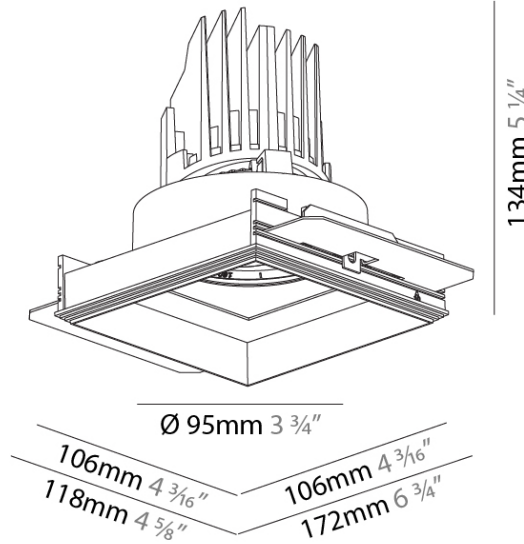

ELECTRICAL

Lamp Type: LED (Zhaga Standard)
Input Wattage (W): 13.2 / 16.5
Total Output Wattage (W): 12.1 / 14.7
[Dimming: Tri-Mode (Non-Dimming and Phase Dimming (120Vac only) and 0-10V Dimming)](#)
Driver Included: No
Driver Location: Recessed Housing
Driver Type: Constant Current - Universal
Driver Class: Class 2
Housing: See components
Input Voltage (V): 120 - 277
Constant Current (MA): 350

LED

Number of LEDs: 1
[Color Temperature (°K): 2700 / 3000 / 3500 / 4000](#)
Max. Delivered Lumen (lm): 850 / 950 / 1019 / 1040
Nominal Lumen (lm): 960 / 1070 / 1156 / 1180
CRI: >90 CRI
Efficiency (%): 88.5
Lamp Life (hrs): 50000
Upon Request: RGB-W Tunable White Special Color Temperature
Special LED

OPTICAL

Reflector?: 10
Adjustability: Rotational 355°; Tilt 30°
Upon Request: Special Beam Angles

Available for international specifications by adding "INT" at the end of the existing Model #. For assistance on 'custom' specifications, contact zteam@zaneen.com.
Certified By: Certified for North American Standards
In a constant effort to supply the best product, we reserve the right to change specifications or materials without notice. The most recent specification sheets are found at zaneen.com
IP rating: IP20